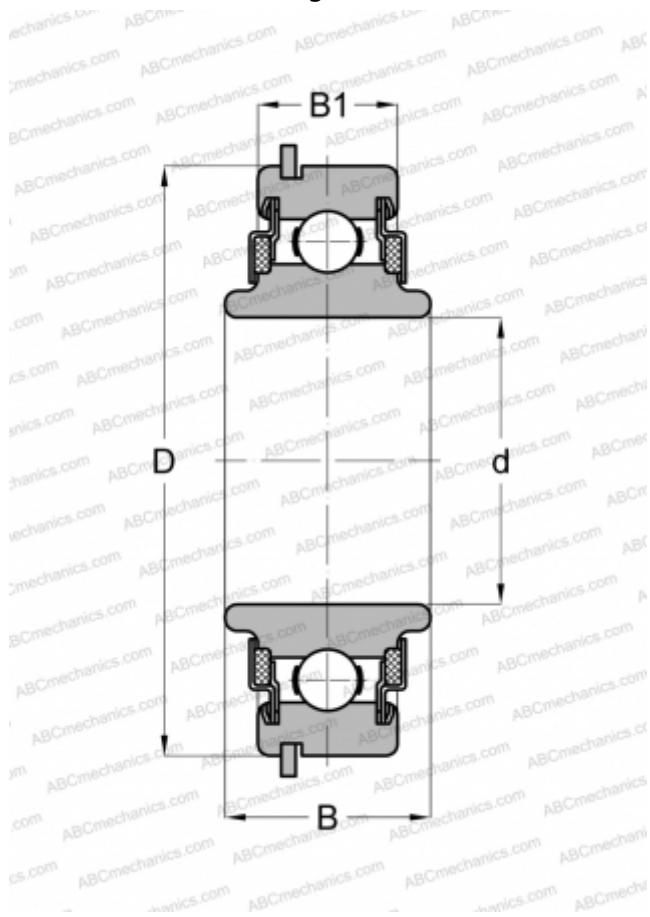

488602 NEW DEPARTURE

Deep groove ball bearings

TYPE: Ball bearings, Radial ball bearings, Single row, With snap ring groove, Snap ring, felt seals on both side, wide inner ring

Technical specification

DIMENSIONS, MM

| | |
|----|--------|
| d | 15,000 |
| D | 42,000 |
| B | 16,993 |
| B1 | 13,005 |

WEIGHT, KG

0,113

MANUFACTURER

[NEW DEPARTURE](#)

INTERCHANGE

ABC [88602NR](#)