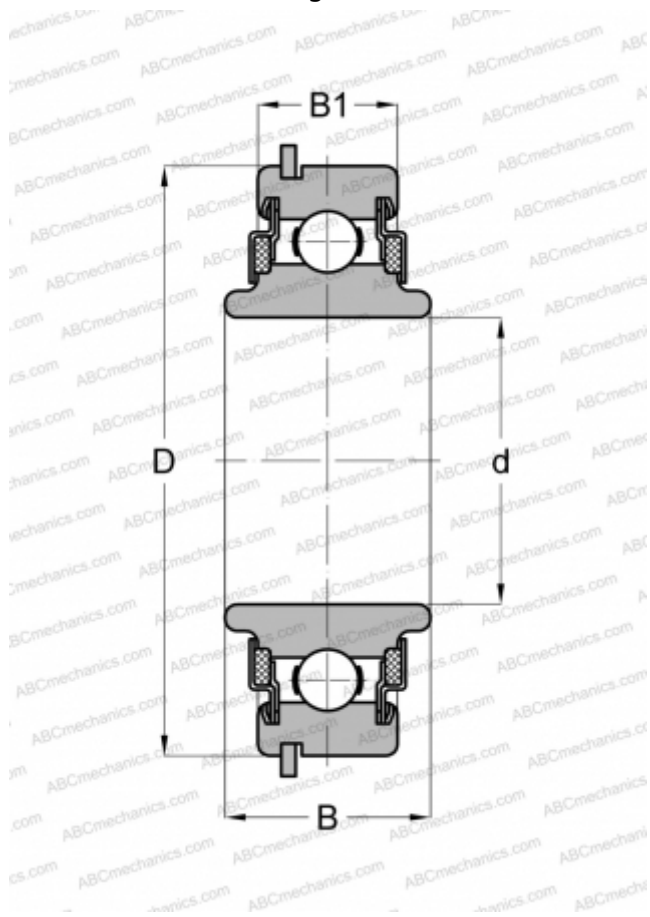

## 88603NR ABC

Deep groove ball bearings

TYPE: Ball bearings, Radial ball bearings, Single row, With snap ring groove, Snap ring, felt seals on both side, wide inner ring

#### DIMENSIONS, MM

d	17,000
D	47,000
B	18,009
B1	13,995

#### WEIGHT, KG

0,136