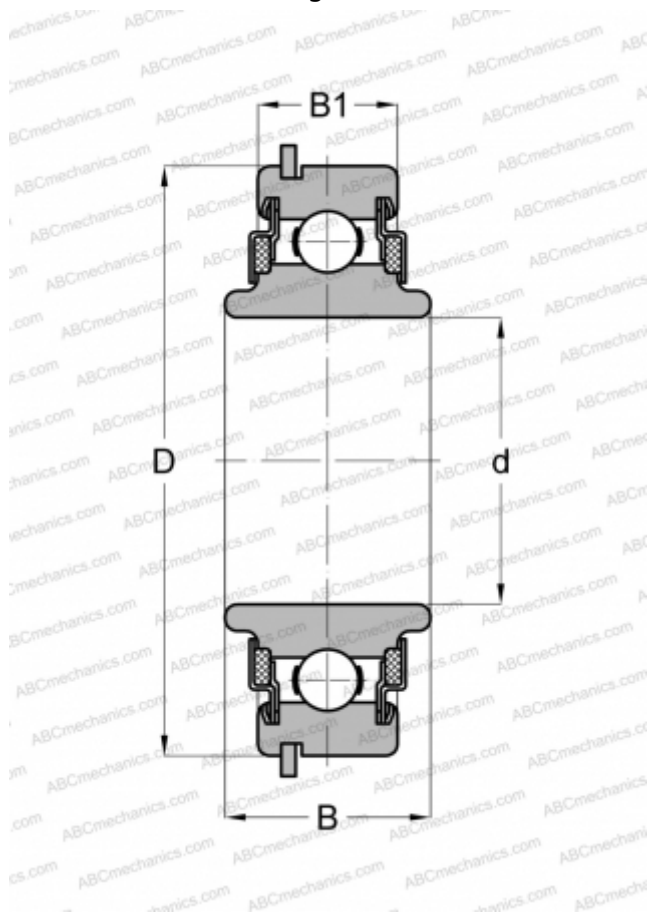

## 488603 NEW DEPARTURE

Deep groove ball bearings

TYPE: Ball bearings, Radial ball bearings, Single row, With snap ring groove, Snap ring, felt seals on both side, wide inner ring

#### DIMENSIONS, MM

d	17,000
D	47,000
B	18,009
B1	13,995

#### WEIGHT, KG

0,136