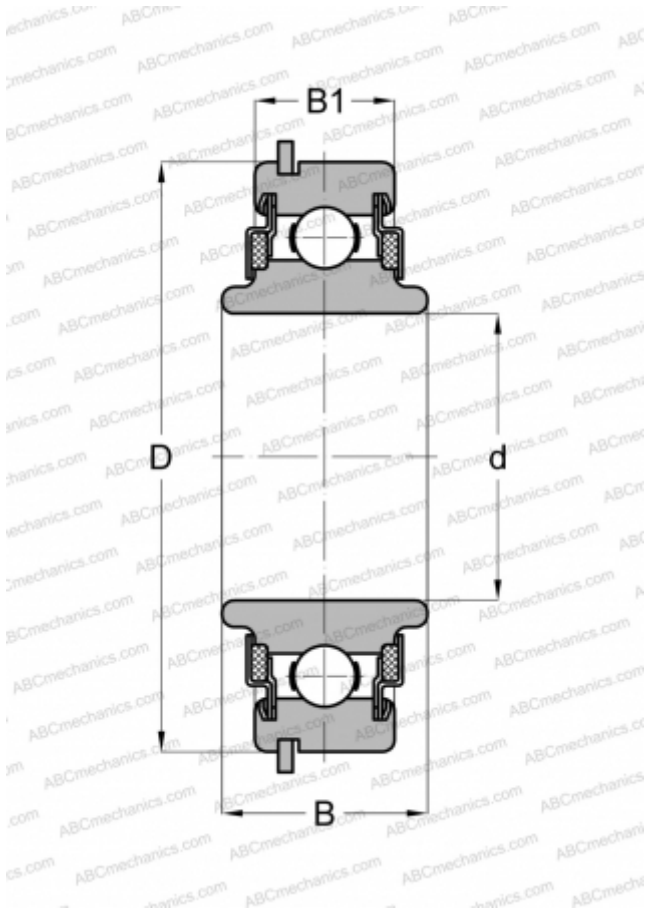

## 88604NR ABC

Deep groove ball bearings

TYPE: Ball bearings, Radial ball bearings, Single row, With snap ring groove, Snap ring, felt seals on both side, wide inner ring

### Technical specification

#### DIMENSIONS, MM

d	20,000
D	52,000
B	22,987
B1	15,011

#### WEIGHT, KG

0,200