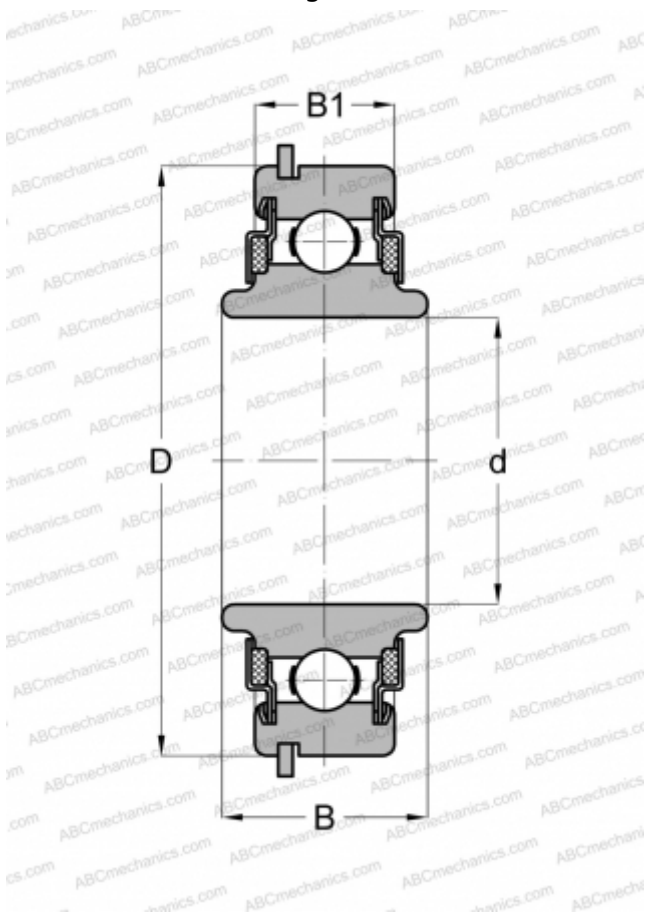

## 88605NR ABC

Deep groove ball bearings

TYPE: Ball bearings, Radial ball bearings, Single row, With snap ring groove, Snap ring, felt seals on both side, wide inner ring

### Technical specification

#### DIMENSIONS, MM

d	25,000
D	62,000
B	24,994
B1	16,993

#### WEIGHT, KG

0,354