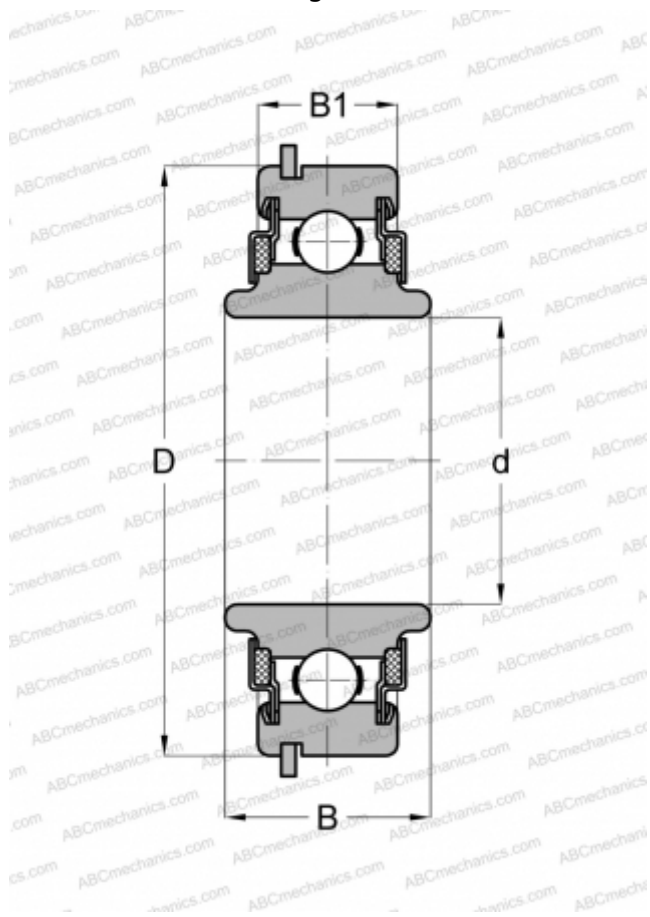

488605 NEW DEPARTURE

Deep groove ball bearings

TYPE: Ball bearings, Radial ball bearings, Single row, With snap ring groove, Snap ring, felt seals on both side, wide inner ring

Technical specification

DIMENSIONS, MM

d	25,000
D	62,000
B	24,994
B1	16,993

WEIGHT, KG

0,354

MANUFACTURER

[NEW DEPARTURE](#)

INTERCHANGE

ABC [88605NR](#)