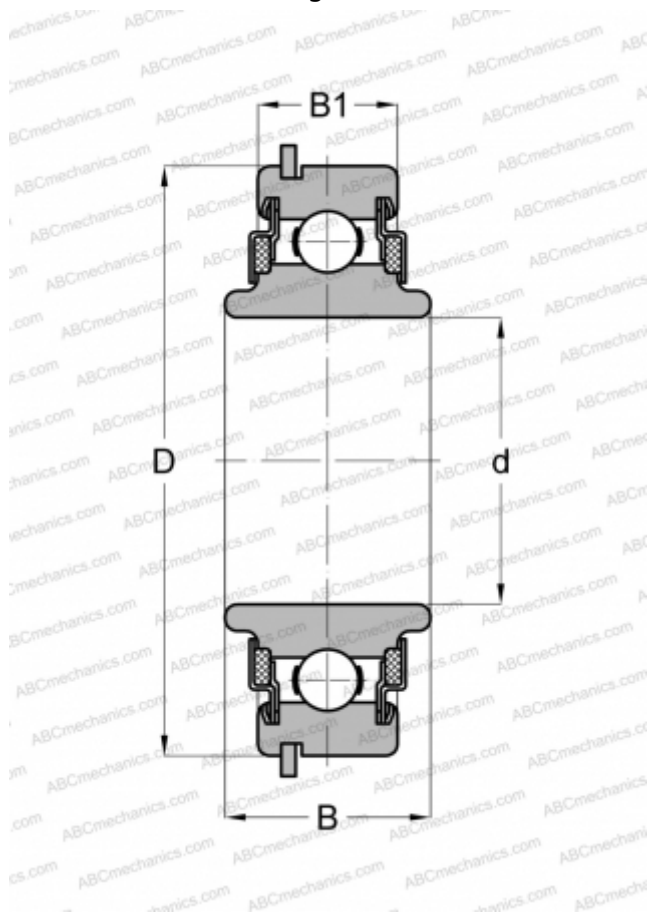

488607 NEW DEPARTURE

Deep groove ball bearings

TYPE: Ball bearings, Radial ball bearings, Single row, With snap ring groove, Snap ring, felt seals on both side, wide inner ring

Technical specification

DIMENSIONS, MM

d	35,000
D	80,000
B	29,007
B1	21,006

WEIGHT, KG

0,744

MANUFACTURER

[NEW DEPARTURE](#)

INTERCHANGE

ABC [88607NR](#)