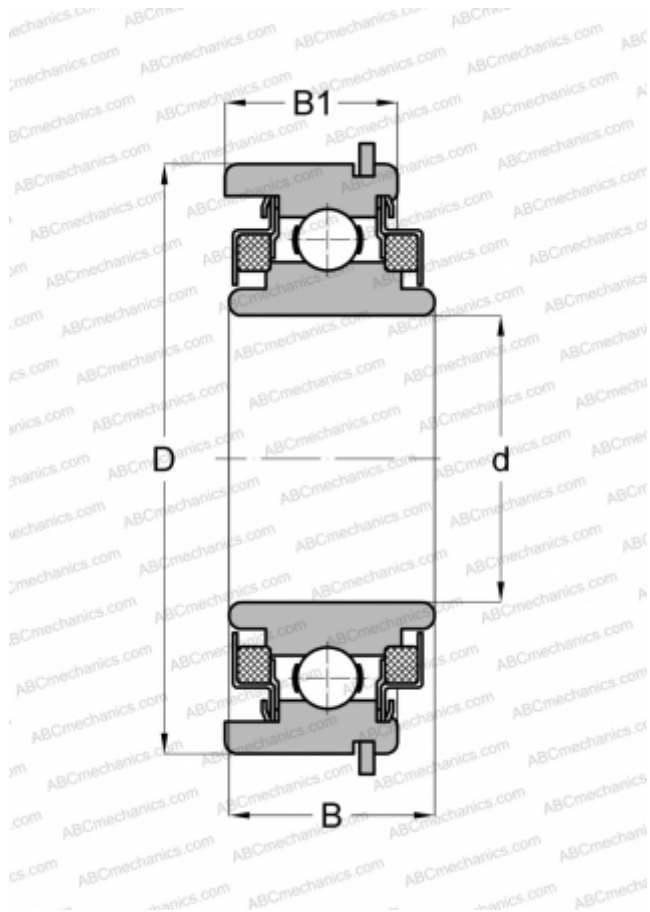

WC488502 NEW DEPARTURE

Deep groove ball bearings

TYPE: Ball bearings, Radial ball bearings, Single row, With snap ring groove, Snap ring, felt seals on both side

Technical specification

DIMENSIONS, MM

d	15,000
D	35,000
B	14,399
B1	12,700

WEIGHT, KG

0,050

MANUFACTURER

[NEW DEPARTURE](#)

INTERCHANGE

[ABC WC88502NR](#)