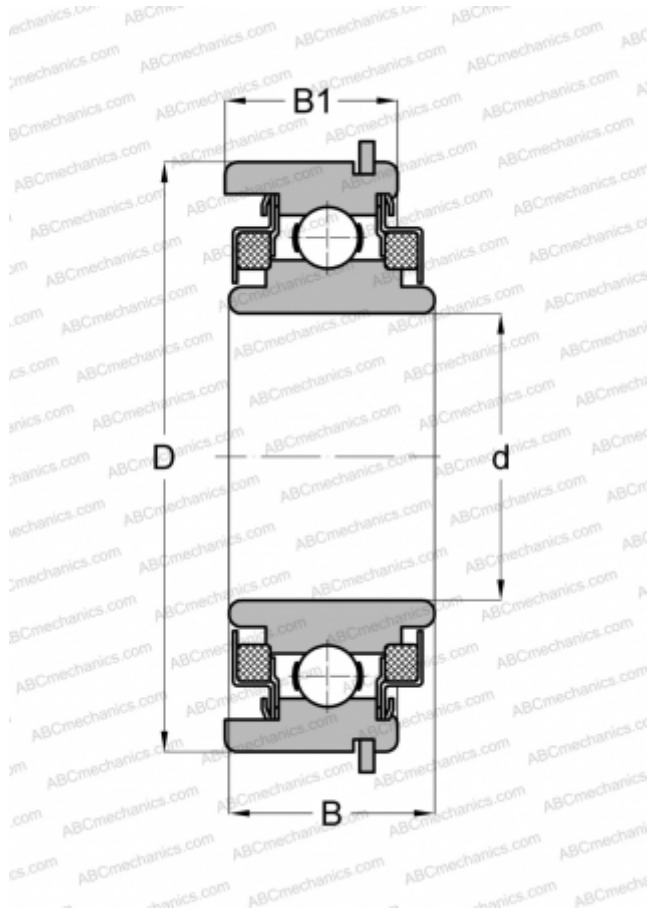

WC88016NR ABC

Deep groove ball bearings

TYPE: Ball bearings, Radial ball bearings, Single row, With snap ring groove, Snap ring, felt seals on both side

Technical specification

DIMENSIONS, MM

d	16,000
D	35,000
B	14,399
B1	12,700

WEIGHT, KG

0,054

MANUFACTURER

[ABC](#)

INTERCHANGE

NEW DEPARTURE

[WC488016](#)