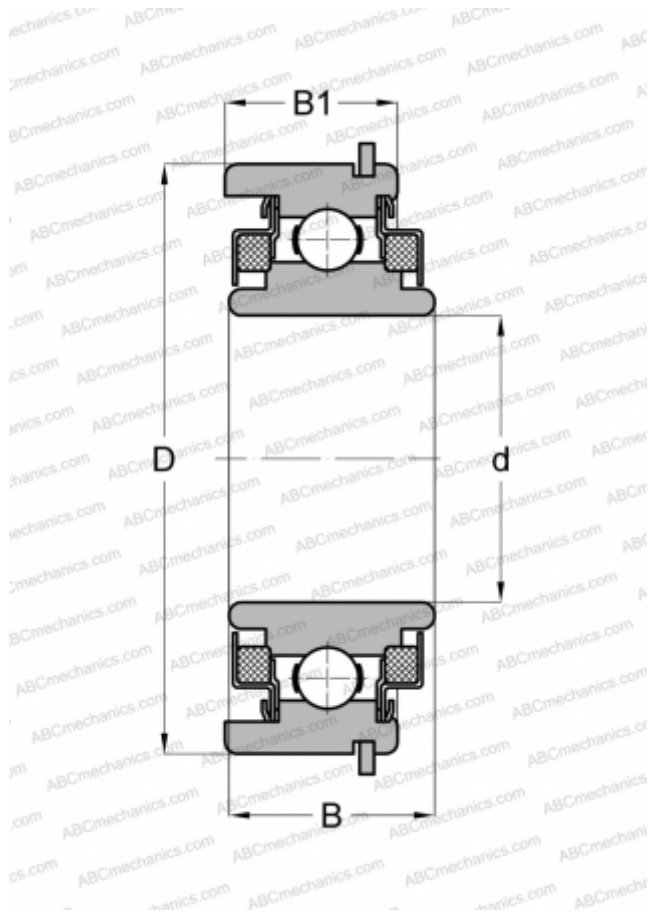

WC488016 NEW DEPARTURE

Deep groove ball bearings

TYPE: Ball bearings, Radial ball bearings, Single row, With snap ring groove, Snap ring, felt seals on both side

Technical specification

DIMENSIONS, MM

d	16,000
D	35,000
B	14,399
B1	12,700

WEIGHT, KG

0,054

MANUFACTURER

[NEW DEPARTURE](#)

INTERCHANGE

[ABC WC88016NR](#)