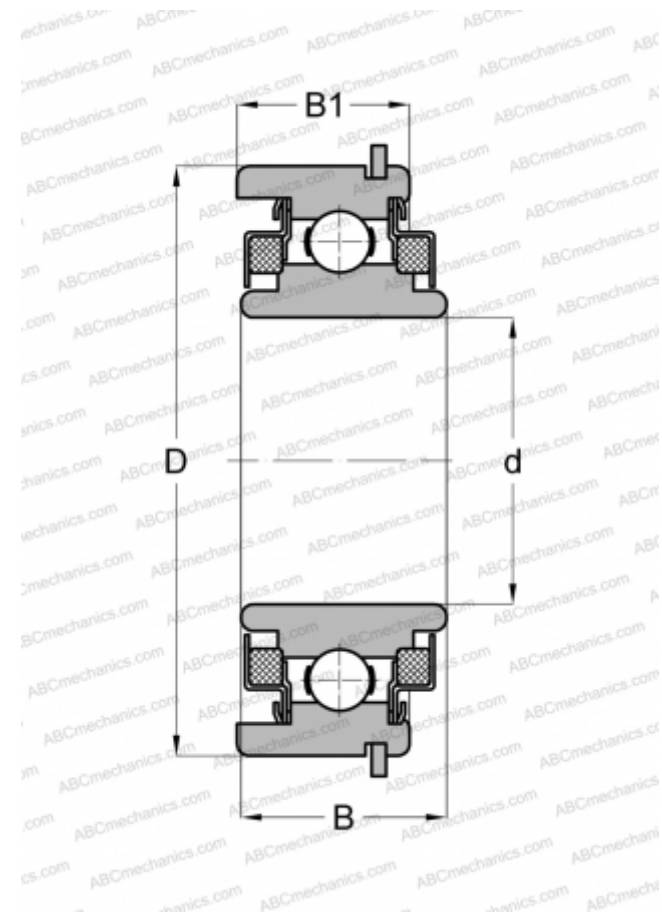

## WC88504NR ABC

Deep groove ball bearings

TYPE: Ball bearings, Radial ball bearings, Single row, With snap ring groove, Snap ring, felt seals on both side

### Technical specification

#### DIMENSIONS, MM

d	20,000
D	47,000
B	17,750
B1	15,875

#### WEIGHT, KG

0,127