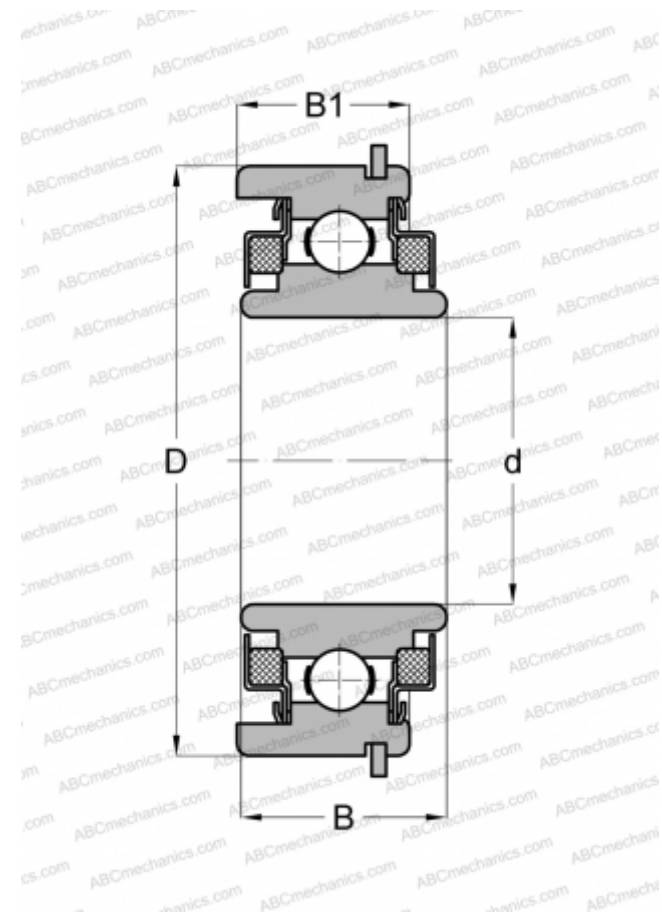

WC88505NR ABC

Deep groove ball bearings

TYPE: Ball bearings, Radial ball bearings, Single row, With snap ring groove, Snap ring, felt seals on both side

Technical specification

DIMENSIONS, MM

d	25,000
D	52,000
B	16,749
B1	15,875

WEIGHT, KG

0,141

MANUFACTURER

[ABC](#)

INTERCHANGE

NEW DEPARTURE

[WC488505](#)