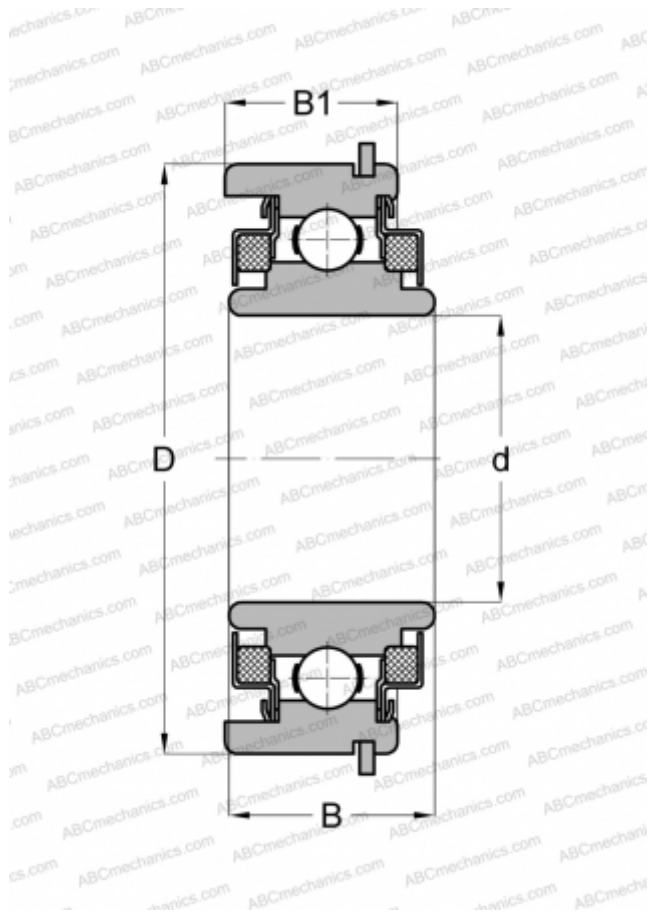

WC488505 NEW DEPARTURE

Deep groove ball bearings

TYPE: Ball bearings, Radial ball bearings, Single row, With snap ring groove, Snap ring, felt seals on both side

Technical specification

DIMENSIONS, MM

d	25,000
D	52,000
B	16,749
B1	15,875

WEIGHT, KG

0,141

MANUFACTURER

[NEW DEPARTURE](#)

INTERCHANGE

ABC

[WC88505NR](#)