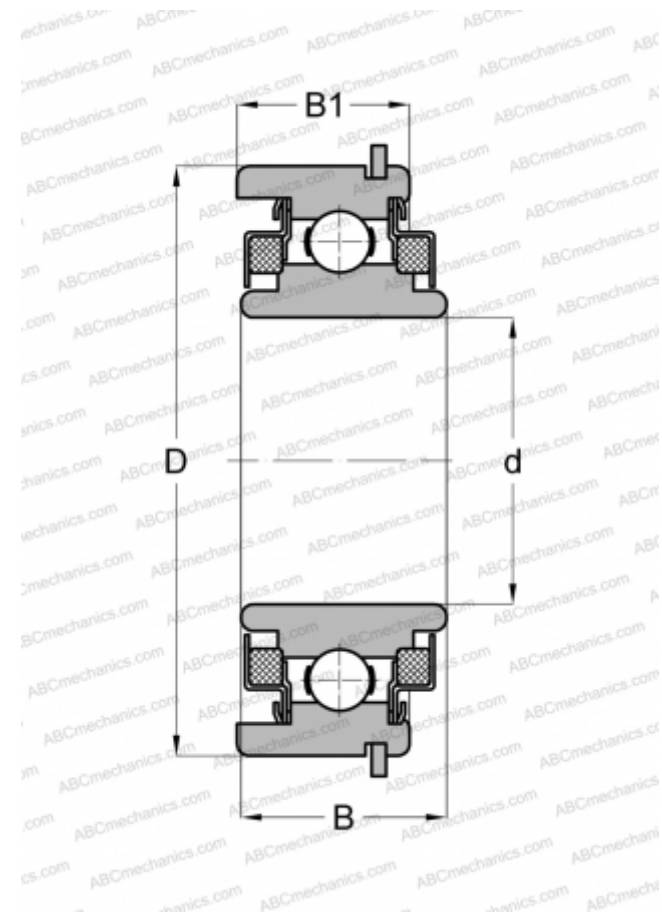

WC88026NR ABC

Deep groove ball bearings

TYPE: Ball bearings, Radial ball bearings, Single row, With snap ring groove, Snap ring, felt seals on both side

Technical specification

DIMENSIONS, MM

d	26,000
D	52,000
B	16,749
B1	15,875

WEIGHT, KG

0,136

MANUFACTURER

[ABC](#)

INTERCHANGE

NEW DEPARTURE

[WC488026](#)