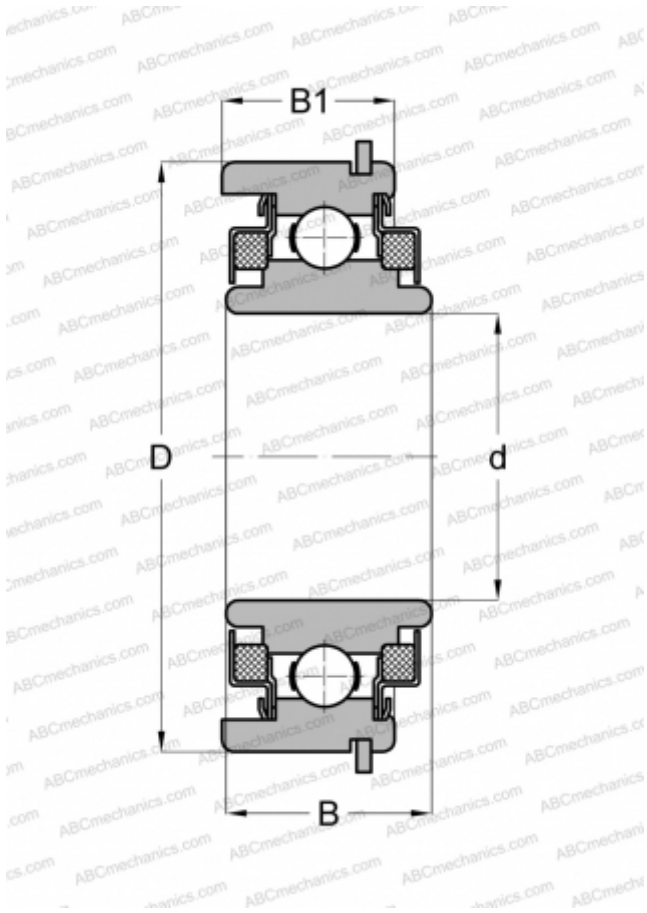

WC488026 NEW DEPARTURE

Deep groove ball bearings

TYPE: Ball bearings, Radial ball bearings, Single row, With snap ring groove, Snap ring, felt seals on both side

Technical specification

DIMENSIONS, MM

d	26,000
D	52,000
B	16,749
B1	15,875

WEIGHT, KG

0,136

MANUFACTURER

[NEW DEPARTURE](#)

INTERCHANGE

ABC

[WC88026NR](#)