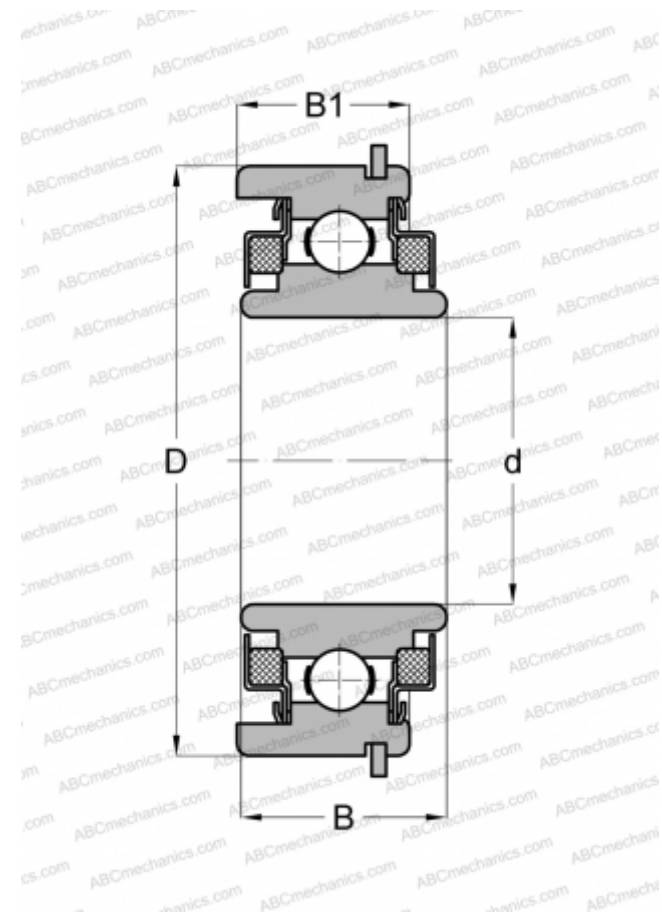

WC88506NR ABC

Deep groove ball bearings

TYPE: Ball bearings, Radial ball bearings, Single row, With snap ring groove, Snap ring, felt seals on both side

Technical specification

DIMENSIONS, MM

d	30,000
D	62,000
B	24,001
B1	19,990

WEIGHT, KG

0,259

MANUFACTURER

[ABC](#)

INTERCHANGE

NEW DEPARTURE

[WC488506](#)