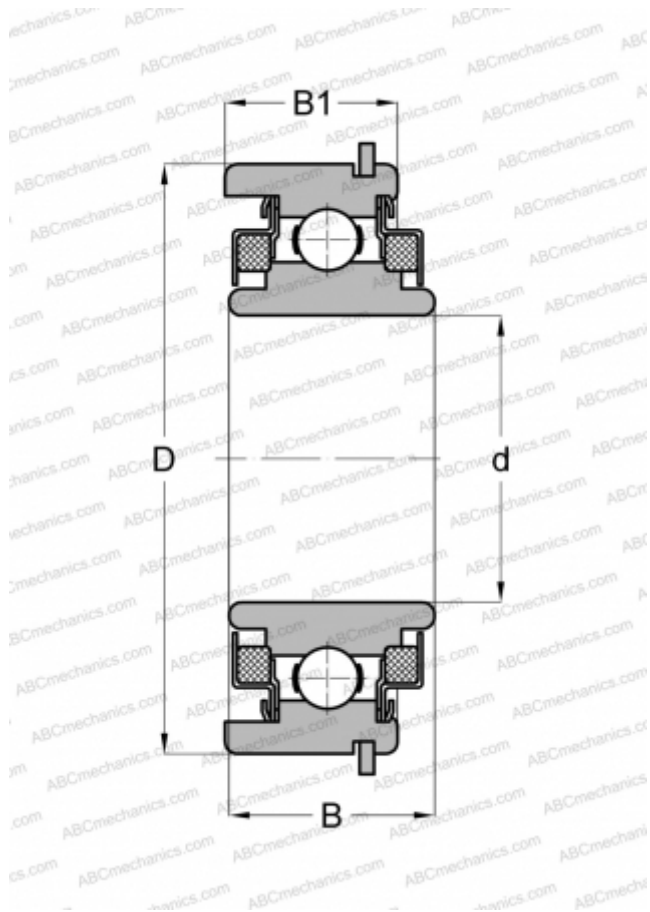

WC488506 NEW DEPARTURE

Deep groove ball bearings

TYPE: Ball bearings, Radial ball bearings, Single row, With snap ring groove, Snap ring, felt seals on both side

Technical specification

DIMENSIONS, MM

d	30,000
D	62,000
B	24,001
B1	19,990

WEIGHT, KG

0,259

MANUFACTURER

[NEW DEPARTURE](#)

INTERCHANGE

ABC

[WC88506NR](#)