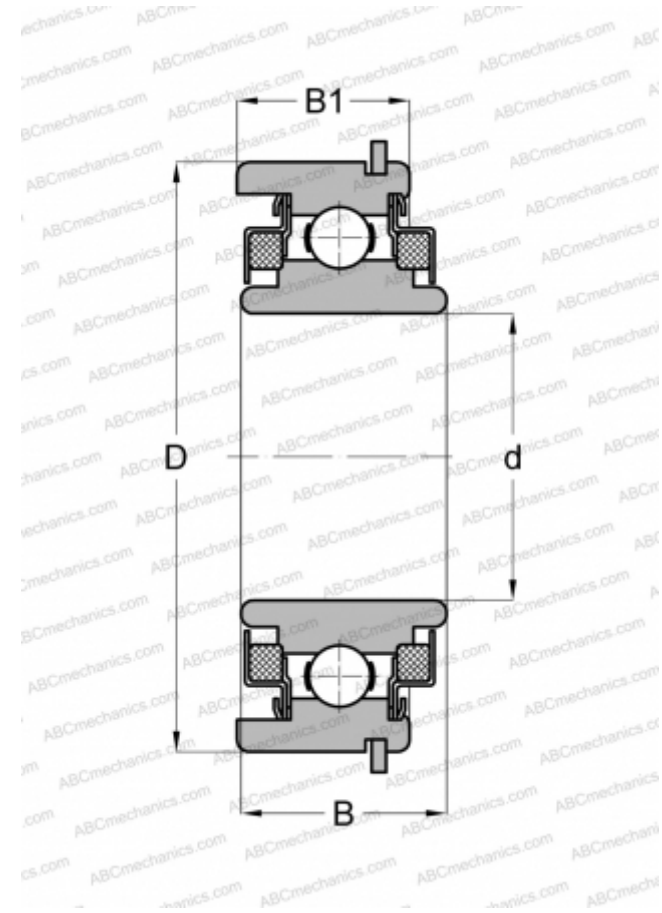

## WC88507NR ABC

Deep groove ball bearings

TYPE: Ball bearings, Radial ball bearings, Single row, With snap ring groove, Snap ring, felt seals on both side

### Technical specification

#### DIMENSIONS, MM

d	35,000
D	72,000
B	25,001
B1	21,006

#### WEIGHT, KG

0,381