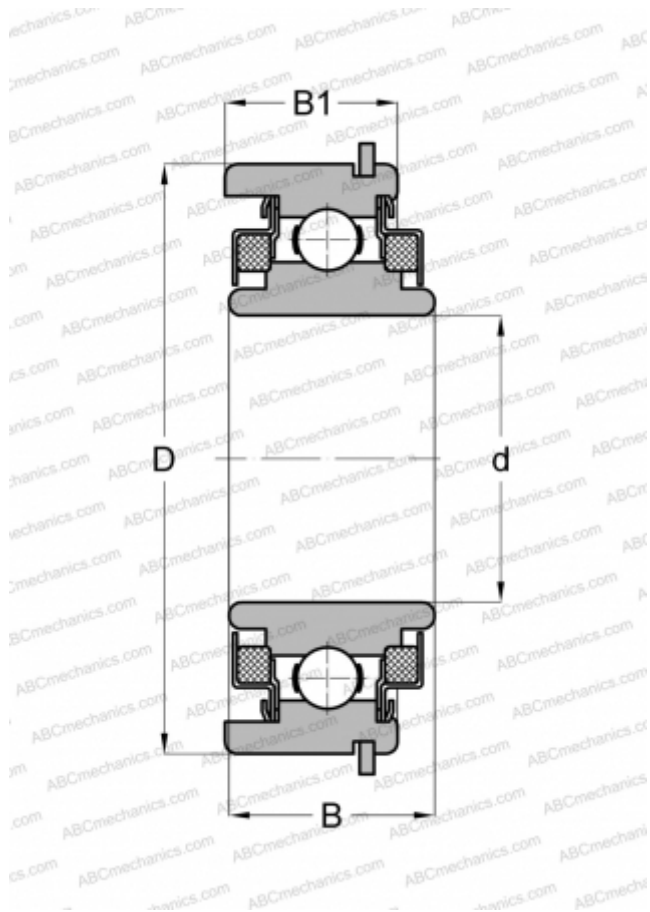

WC488507 NEW DEPARTURE

Deep groove ball bearings

TYPE: Ball bearings, Radial ball bearings, Single row, With snap ring groove, Snap ring, felt seals on both side

Technical specification

DIMENSIONS, MM

d	35,000
D	72,000
B	25,001
B1	21,006

WEIGHT, KG

0,381

MANUFACTURER

[NEW DEPARTURE](#)

INTERCHANGE

ABC

[WC88507NR](#)