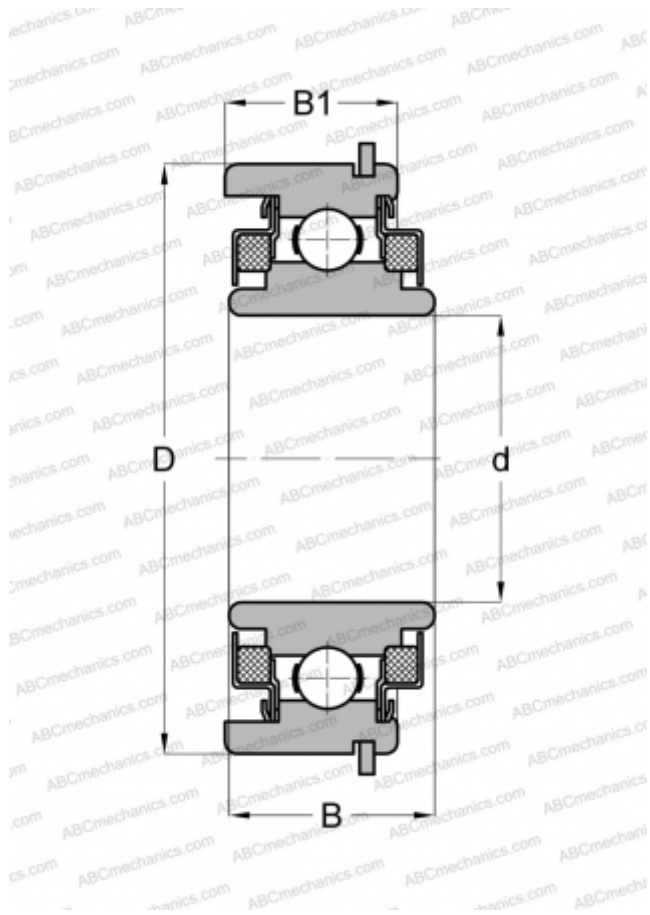

## WC88508NR ABC

Deep groove ball bearings

TYPE: Ball bearings, Radial ball bearings, Single row, With snap ring groove, Snap ring, felt seals on both side

### Technical specification

#### DIMENSIONS, MM

d	40,000
D	80,000
B	27,000
B1	24,003

#### WEIGHT, KG

0,535