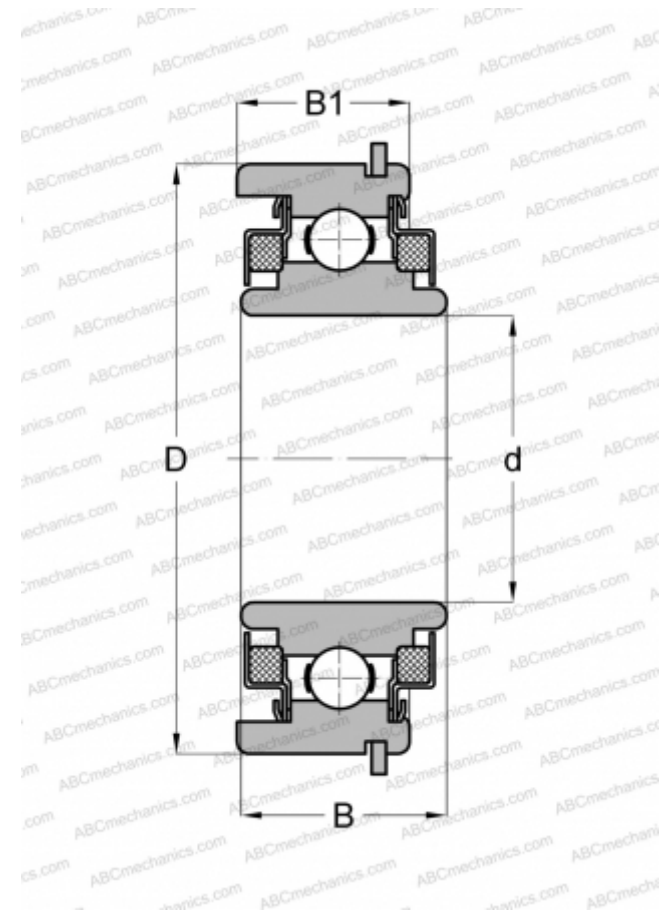

## WC488508 NEW DEPARTURE

Deep groove ball bearings

TYPE: Ball bearings, Radial ball bearings, Single row, With snap ring groove, Snap ring, felt seals on both side

### Technical specification

#### DIMENSIONS, MM

d	40,000
D	80,000
B	27,000
B1	24,003

#### WEIGHT, KG

0,535