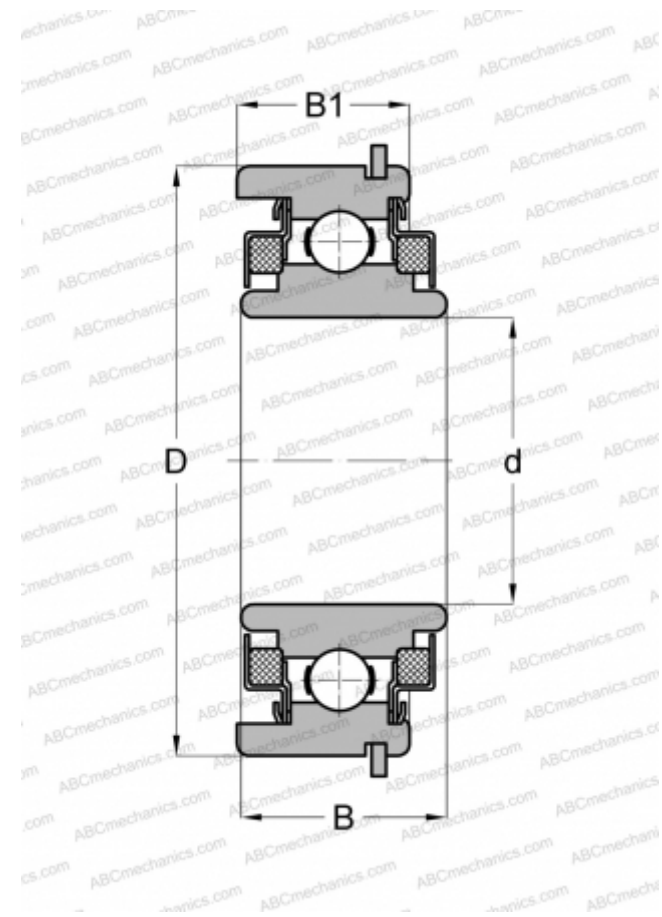

## WC88604NR ABC

Deep groove ball bearings

TYPE: Ball bearings, Radial ball bearings, Single row, With snap ring groove, Snap ring, felt seals on both side

### Technical specification

#### DIMENSIONS, MM

d	20,000
D	52,000
B	23,000
B1	18,999

#### WEIGHT, KG

0,240