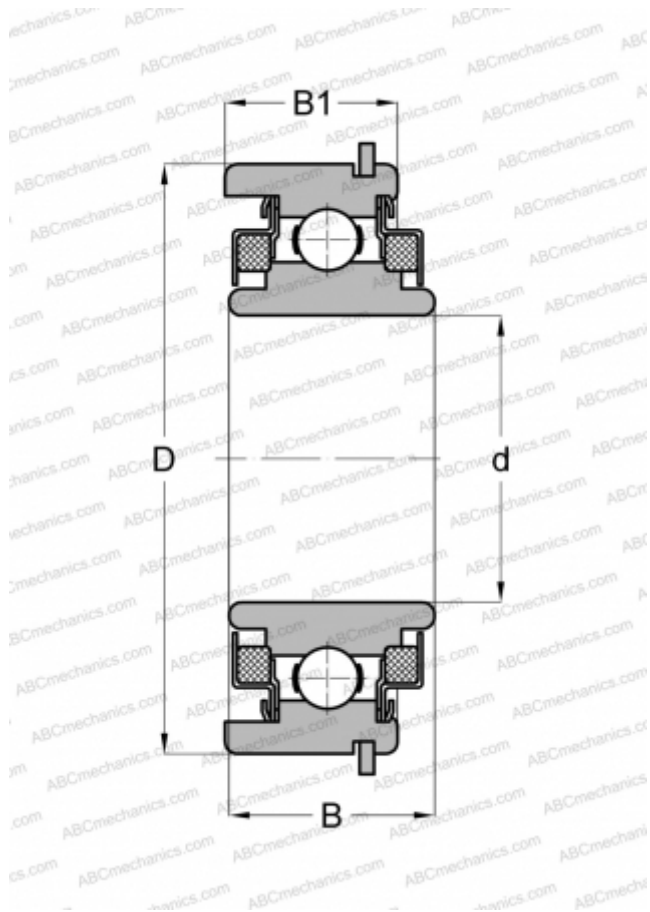

## WC488604 NEW DEPARTURE

Deep groove ball bearings

TYPE: Ball bearings, Radial ball bearings, Single row, With snap ring groove, Snap ring, felt seals on both side

### Technical specification

#### DIMENSIONS, MM

d	20,000
D	52,000
B	23,000
B1	18,999

#### WEIGHT, KG

0,240