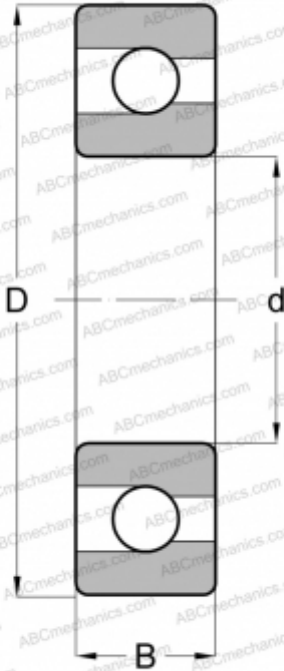

## 207 SKF

Deep groove ball bearings

TYPE: Ball bearings, Radial ball bearings, Single row, With filling slot, Open

### Technical specification

#### DIMENSIONS, MM

d	35,000
D	72,000
B	17,000