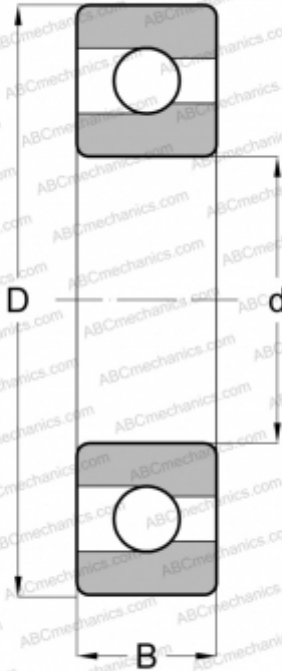

## 213 FAG

Deep groove ball bearings

TYPE: Ball bearings, Radial ball bearings, Single row, With filling slot, Open

### Technical specification

#### DIMENSIONS, MM

d	65,000
D	120,000
B	23,000

#### WEIGHT, KG

1,070