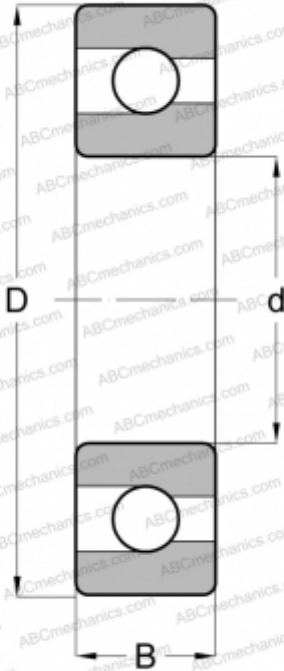

## 214 FAG

Deep groove ball bearings

TYPE: Ball bearings, Radial ball bearings, Single row, With filling slot, Open

### Technical specification

#### DIMENSIONS, MM

d	70,000
D	125,000
B	24,000

#### WEIGHT, KG

1,170