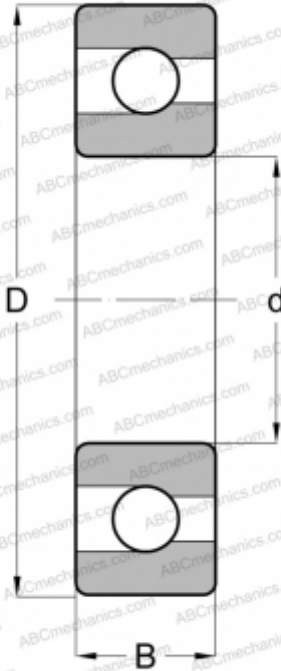

## 215 FAG

Deep groove ball bearings

TYPE: Ball bearings, Radial ball bearings, Single row, With filling slot, Open

### Technical specification

#### DIMENSIONS, MM

d	75,000
D	130,000
B	25,000

#### WEIGHT, KG

1,261