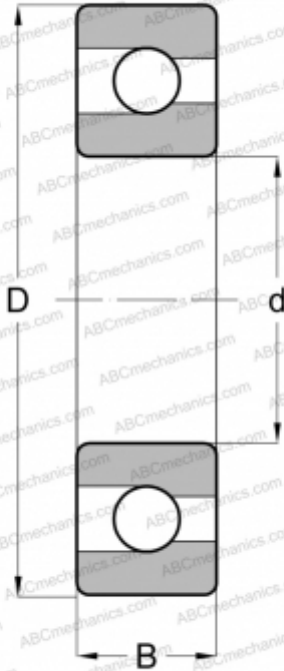

## 222 ABC

Deep groove ball bearings

TYPE: Ball bearings, Radial ball bearings, Single row, With filling slot, Open

### Technical specification

#### DIMENSIONS, MM

d	110,000
D	200,000
B	38,000

#### WEIGHT, KG

4,990