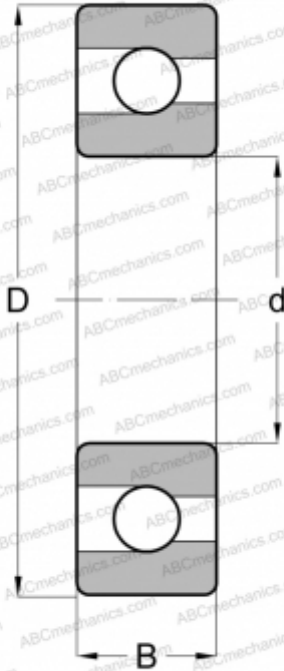

## 222 FAG

Deep groove ball bearings

TYPE: Ball bearings, Radial ball bearings, Single row, With filling slot, Open

### Technical specification

#### DIMENSIONS, MM

d	110,000
D	200,000
B	38,000

#### WEIGHT, KG

4,990