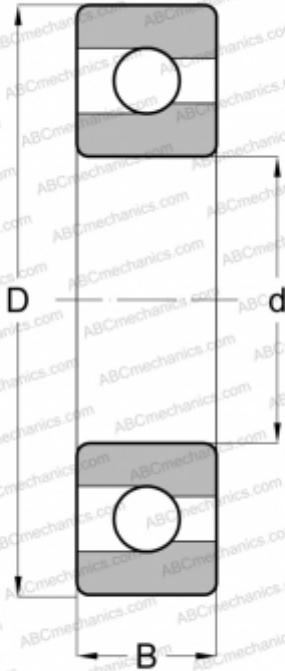

305 SKF

Deep groove ball bearings

TYPE: Ball bearings, Radial ball bearings, Single row, With filling slot, Open

Technical specification

DIMENSIONS, MM

d	25,000
D	62,000
B	17,000

WEIGHT, KG

0,240

MANUFACTURER

[SKF](#)

INTERCHANGE

ABC	305
NTN	BL 305
MRC	305-M
FAG	305
FAFNIR	305W
NEW DEPARTURE	1305
FEDERAL/SCHA TZ	1305-M

CALCULATION DATA

Basic dynamic load rating, C	22,900 kN
Basic static load rating, Co	15,600 kN
Fatigue load limit, Pu	0,670 kN
Reference speed	20000 r/min
Limiting speed	13000 r/min