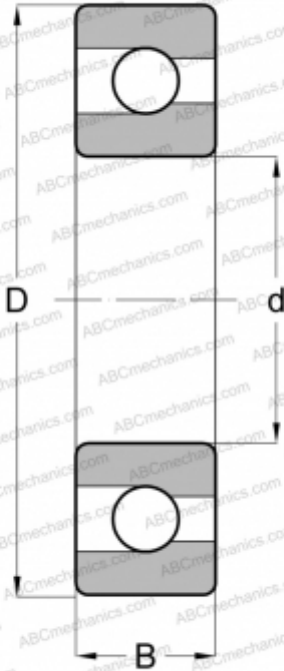

## 306 SKF

Deep groove ball bearings

TYPE: Ball bearings, Radial ball bearings, Single row, With filling slot, Open

### Technical specification

#### DIMENSIONS, MM

d	30,000
D	72,000
B	19,000