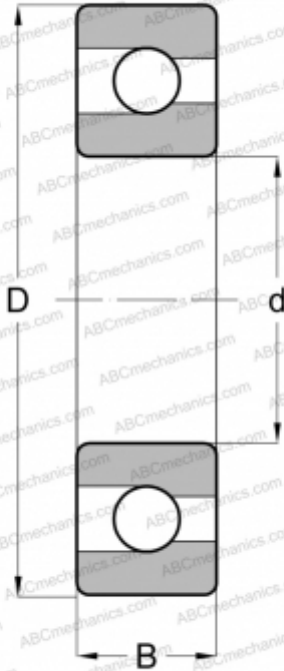

## 307 ABC

Deep groove ball bearings

TYPE: Ball bearings, Radial ball bearings, Single row, With filling slot, Open

### Technical specification

#### DIMENSIONS, MM

d	35,000
D	80,000
B	21,000