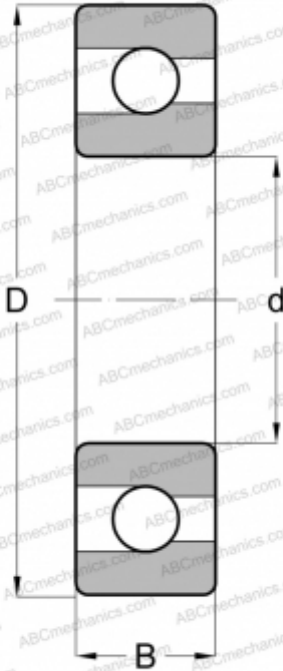

307 SKF

Deep groove ball bearings

TYPE: Ball bearings, Radial ball bearings, Single row, With filling slot, Open

Technical specification

DIMENSIONS, MM

d	35,000
D	80,000
B	21,000

WEIGHT, KG

0,480

MANUFACTURER

[SKF](#)

INTERCHANGE

ABC	307
NTN	BL 307
MRC	307-M
FAG	307
FAFNIR	307W
NEW DEPARTURE	1307
FEDERAL/SCHA TZ	1307-M

CALCULATION DATA

Basic dynamic load rating, C	39,100 kN
Basic static load rating, Co	28,500 kN
Fatigue load limit, Pu	1,200 kN
Reference speed	16000 r/min
Limiting speed	10000 r/min