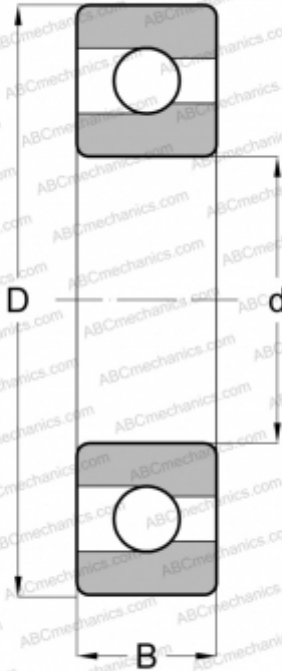

310 SKF

Deep groove ball bearings

TYPE: Ball bearings, Radial ball bearings, Single row, With filling slot, Open

Technical specification

DIMENSIONS, MM

| | |
|---|---------|
| d | 50,000 |
| D | 110,000 |
| B | 27,000 |

WEIGHT, KG

1,150

MANUFACTURER

[SKF](#)

INTERCHANGE

| | |
|-----------------|------------------------|
| ABC | 310 |
| NTN | BL 310 |
| MRC | 310-M |
| FAG | 310 |
| FAFNIR | 310W |
| NEW DEPARTURE | 1310 |
| FEDERAL/SCHA TZ | 1310-M |