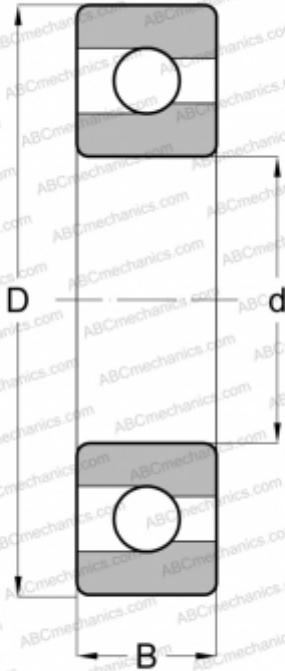

313 FAG

Deep groove ball bearings

TYPE: Ball bearings, Radial ball bearings, Single row, With filling slot, Open

Technical specification

DIMENSIONS, MM

d	65,000
D	140,000
B	33,000

WEIGHT, KG

2,354

MANUFACTURER

[FAG](#)

INTERCHANGE

ABC	313
NTN	BL 313
SKF	313
MRC	313-M
FAFNIR	313W
NEW DEPARTURE	1313
FEDERAL/SCHA TZ	1313-M