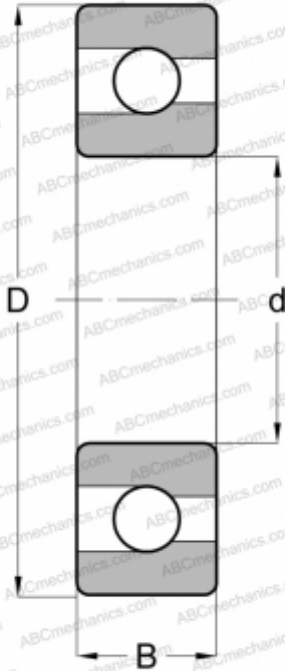

BL 314 NTN

Deep groove ball bearings

TYPE: Ball bearings, Radial ball bearings, Single row, With filling slot, Open

Technical specification

DIMENSIONS, MM

d	70,000
D	150,000
B	35,000

WEIGHT, KG

2,944

MANUFACTURER

[NTN](#)

INTERCHANGE

ABC	314
SKF	314
MRC	314-M
FAG	314
FAFNIR	314W
NEW DEPARTURE	1314
FEDERAL/SCHA TZ	1314-M