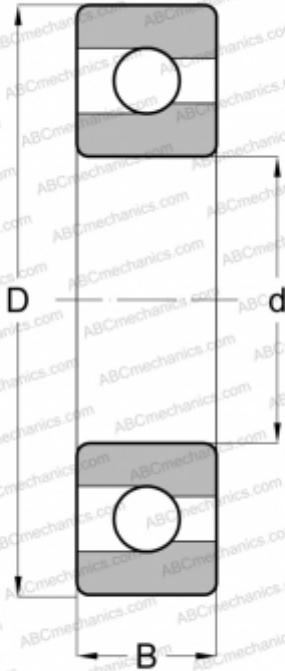

314 FAG

Deep groove ball bearings

TYPE: Ball bearings, Radial ball bearings, Single row, With filling slot, Open

Technical specification

DIMENSIONS, MM

d	70,000
D	150,000
B	35,000

WEIGHT, KG

2,944

MANUFACTURER

[FAG](#)

INTERCHANGE

ABC	314
NTN	BL 314
SKF	314
MRC	314-M
FAFNIR	314W
NEW DEPARTURE	1314
FEDERAL/SCHA TZ	1314-M