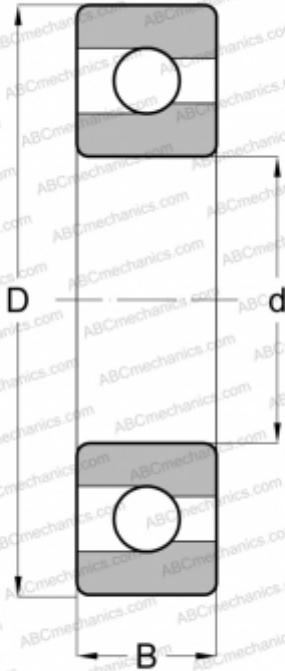

## BL 317 NTN

Deep groove ball bearings

TYPE: Ball bearings, Radial ball bearings, Single row, With filling slot, Open

### Technical specification

#### DIMENSIONS, MM

d	85,000
D	180,000
B	41,000

#### WEIGHT, KG

4,672