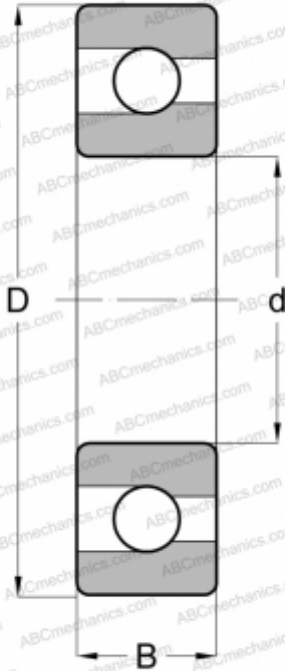

320 ABC

Deep groove ball bearings

TYPE: Ball bearings, Radial ball bearings, Single row, With filling slot, Open

Technical specification

DIMENSIONS, MM

d	100,000
D	215,000
B	47,000

WEIGHT, KG

8,301

MANUFACTURER

[ABC](#)

INTERCHANGE

NTN	BL 320
MRC	320-M
FAG	320
FAFNIR	320W
NEW DEPARTURE	1320
FEDERAL/SCHA TZ	1320-M