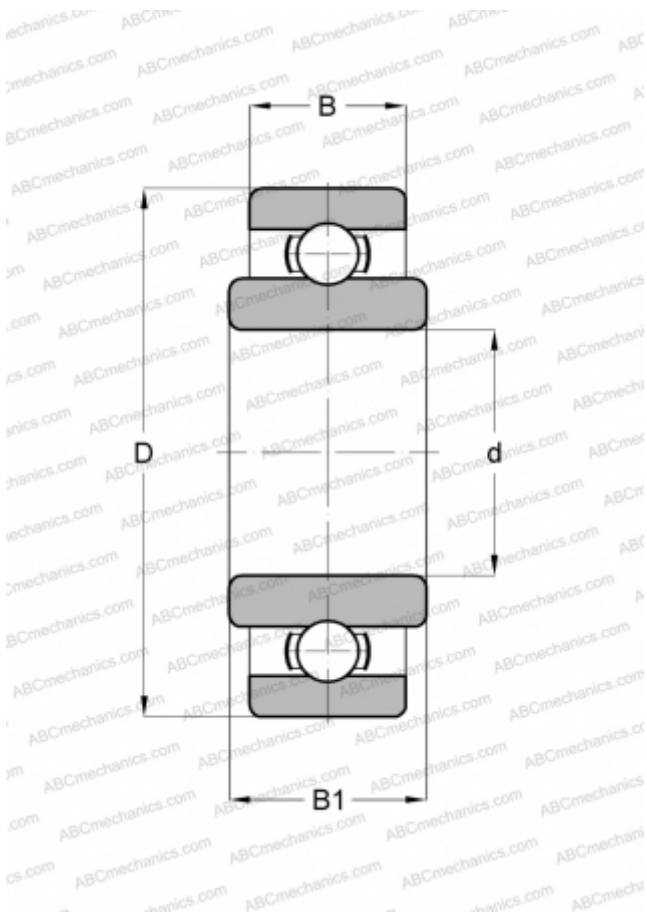

## SRW0 SMB

Deep groove ball bearings

TYPE: Ball bearings, Radial ball bearings, Single row, Corrosion resistant, Open, wide inner ring, inch size

### Technical specification

#### DIMENSIONS, MM

d	1,191
D	3,967
B	1,588
B1	2,380