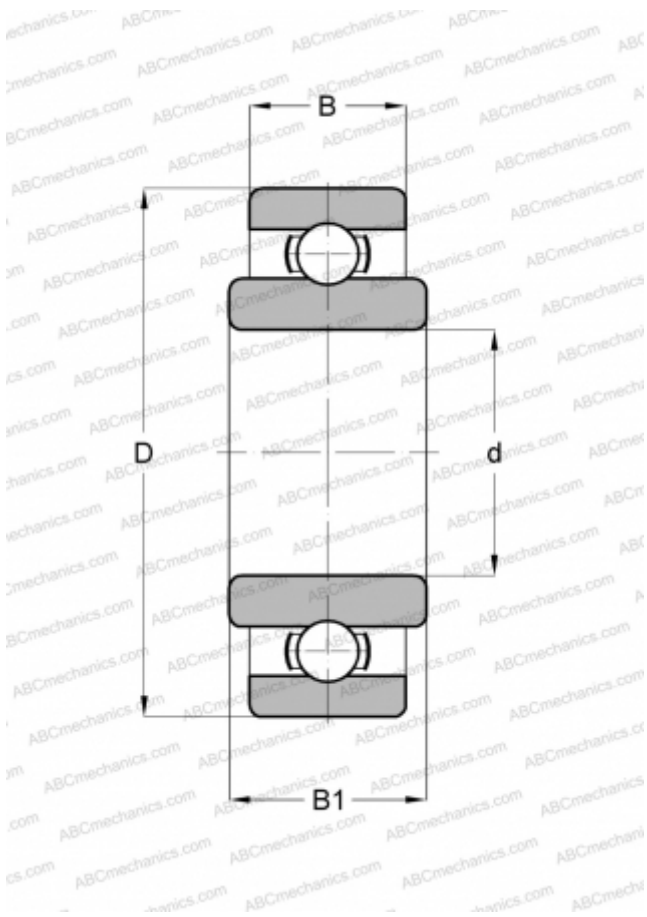

SRW1 SMB

Deep groove ball bearings

TYPE: Ball bearings, Radial ball bearings, Single row, Corrosion resistant, Open, wide inner ring, inch size

Technical specification

DIMENSIONS, MM

d	1,397
D	4,763
B	1,984
B1	2,779