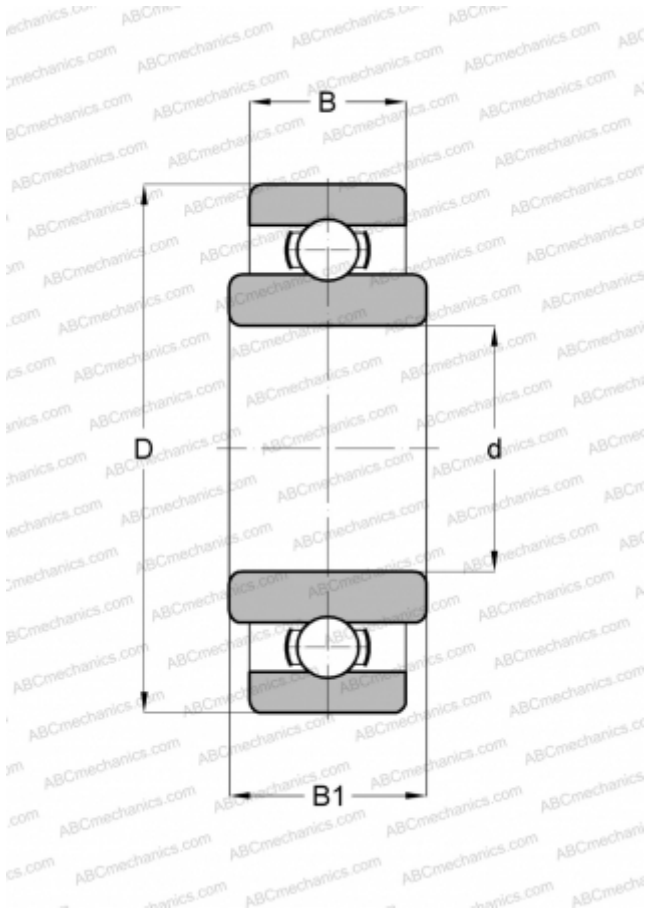

## SRW1-4 SMB

Deep groove ball bearings

TYPE: Ball bearings, Radial ball bearings, Single row, Corrosion resistant, Open, wide inner ring, inch size

### Technical specification

#### DIMENSIONS, MM

d	1,984
D	6,350
B	2,380
B1	3,175