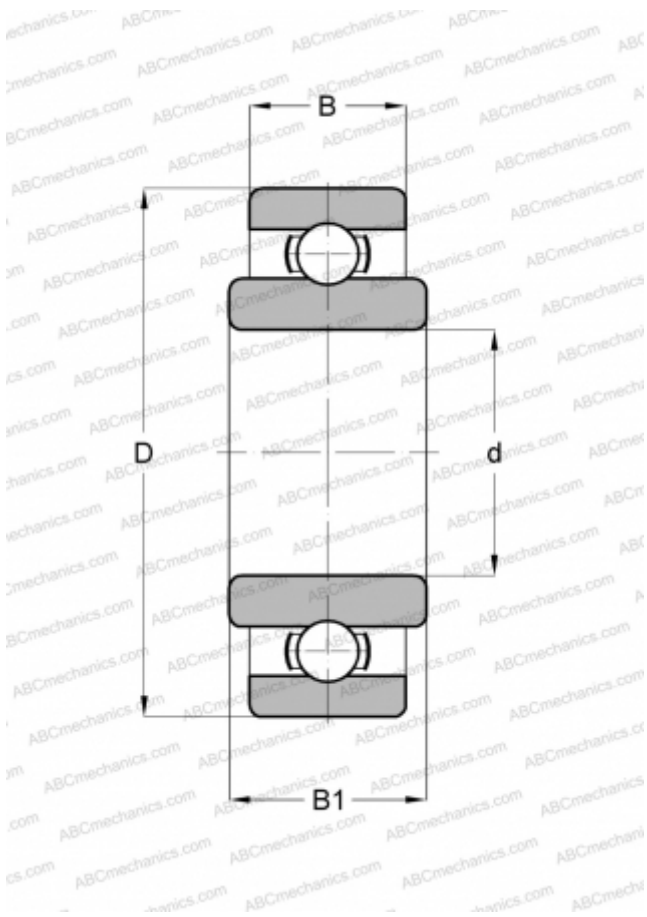

SRW2-6 SMB

Deep groove ball bearings

TYPE: Ball bearings, Radial ball bearings, Single row, Corrosion resistant, Open, wide inner ring, inch size

Technical specification

DIMENSIONS, MM

d	3,175
D	9,525
B	2,779
B1	3,571