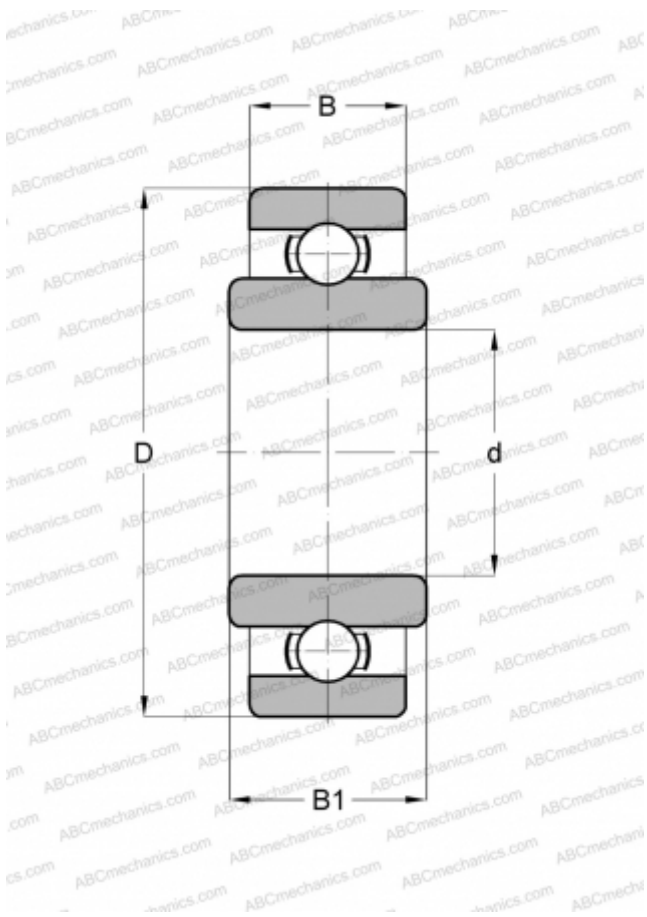

SRW2 SMB

Deep groove ball bearings

TYPE: Ball bearings, Radial ball bearings, Single row, Corrosion resistant, Open, wide inner ring, inch size

Technical specification

DIMENSIONS, MM

d	3,175
D	9,525
B	3,967
B1	4,763