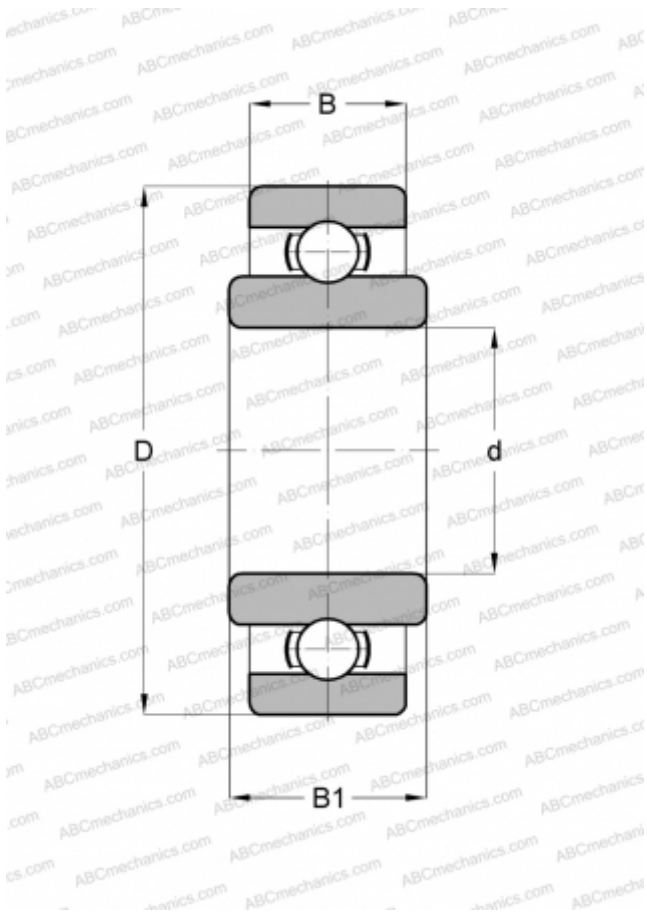

SRW155 SMB

Deep groove ball bearings

TYPE: Ball bearings, Radial ball bearings, Single row, Corrosion resistant, Open, wide inner ring, inch size

Technical specification

DIMENSIONS, MM

d	3,967
D	7,938
B	2,779
B1	3,571