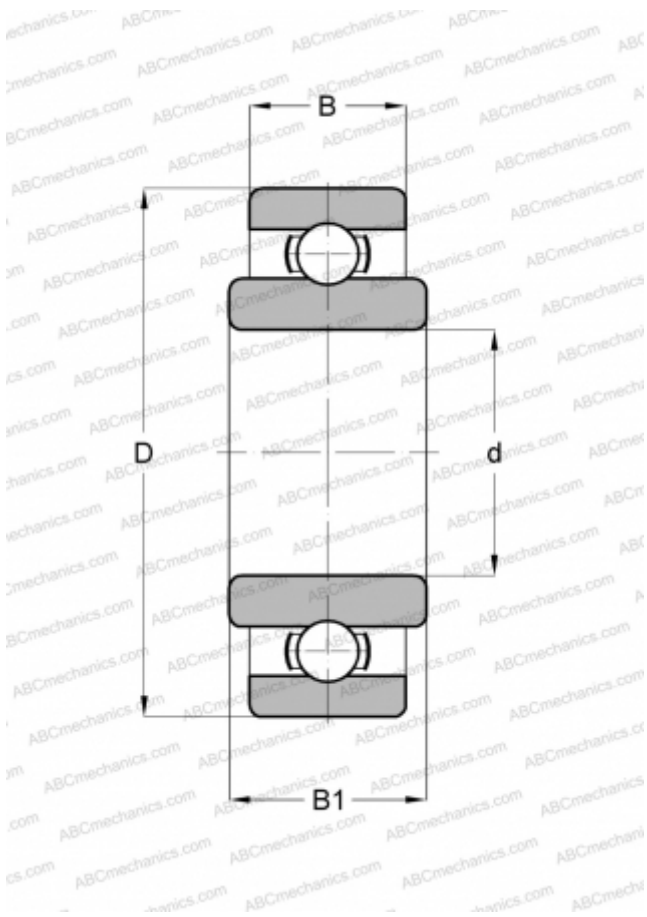

SRW3 SMB

Deep groove ball bearings

TYPE: Ball bearings, Radial ball bearings, Single row, Corrosion resistant, Open, wide inner ring, inch size

Technical specification

DIMENSIONS, MM

d	4,763
D	12,700
B	3,967
B1	4,763