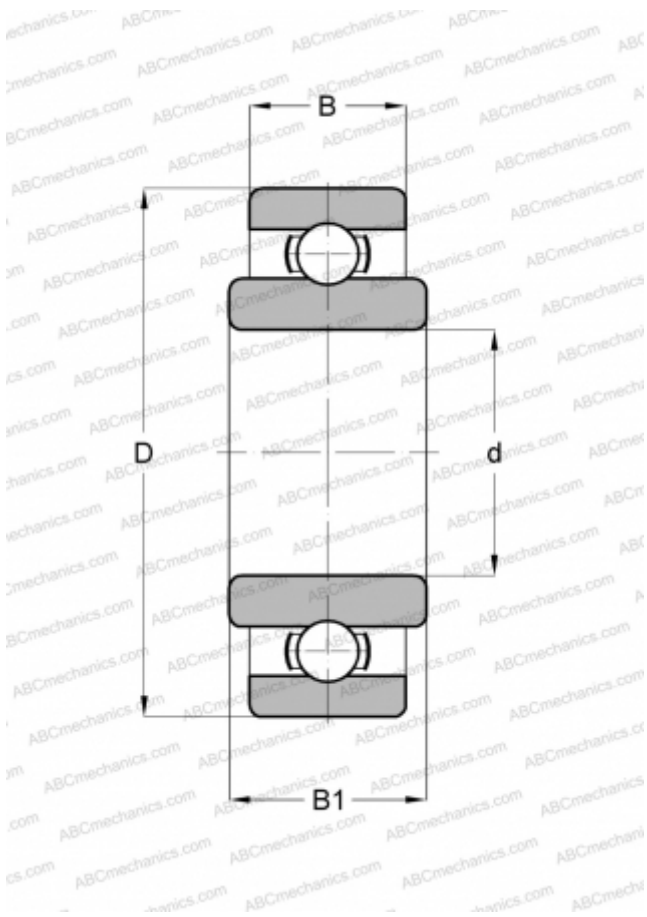

## SRW168 SMB

Deep groove ball bearings

TYPE: Ball bearings, Radial ball bearings, Single row, Corrosion resistant, Open, wide inner ring, inch size

### Technical specification

#### DIMENSIONS, MM

d	6,350
D	9,525
B	3,175
B1	3,967