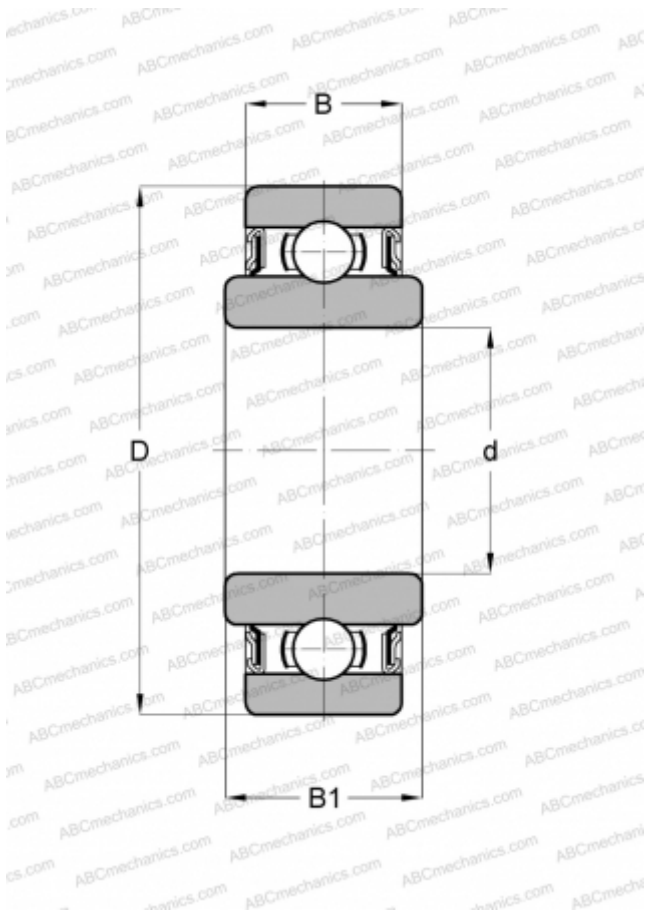

SRWOZZ SMB

Deep groove ball bearings

TYPE: Ball bearings, Radial ball bearings, Single row, Corrosion resistant, Shields 2Z, wide inner ring, inch size

Technical specification

DIMENSIONS, MM

d	0,047
D	0,156
B	23,800
B1	3,175