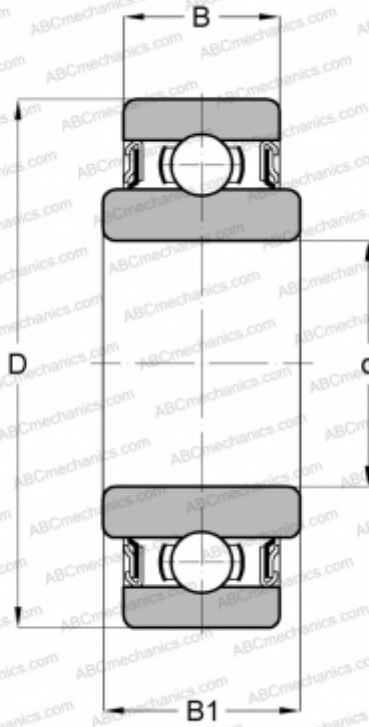

SRW1ZZ SMB

Deep groove ball bearings

TYPE: Ball bearings, Radial ball bearings, Single row, Corrosion resistant, Shields 2Z, wide inner ring, inch size

Technical specification

DIMENSIONS, MM

d	0,055
D	0,188
B	2,779
B1	3,571