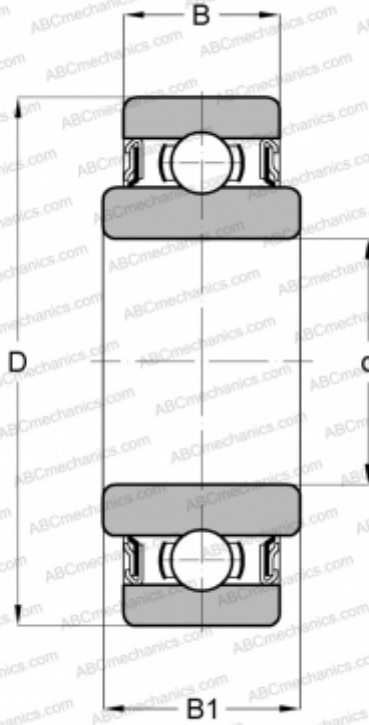

SRW1-4ZZ SMB

Deep groove ball bearings

TYPE: Ball bearings, Radial ball bearings, Single row, Corrosion resistant, Shields 2Z, wide inner ring, inch size

Technical specification

DIMENSIONS, MM

d	0,078
D	0,250
B	3,571
B1	4,366